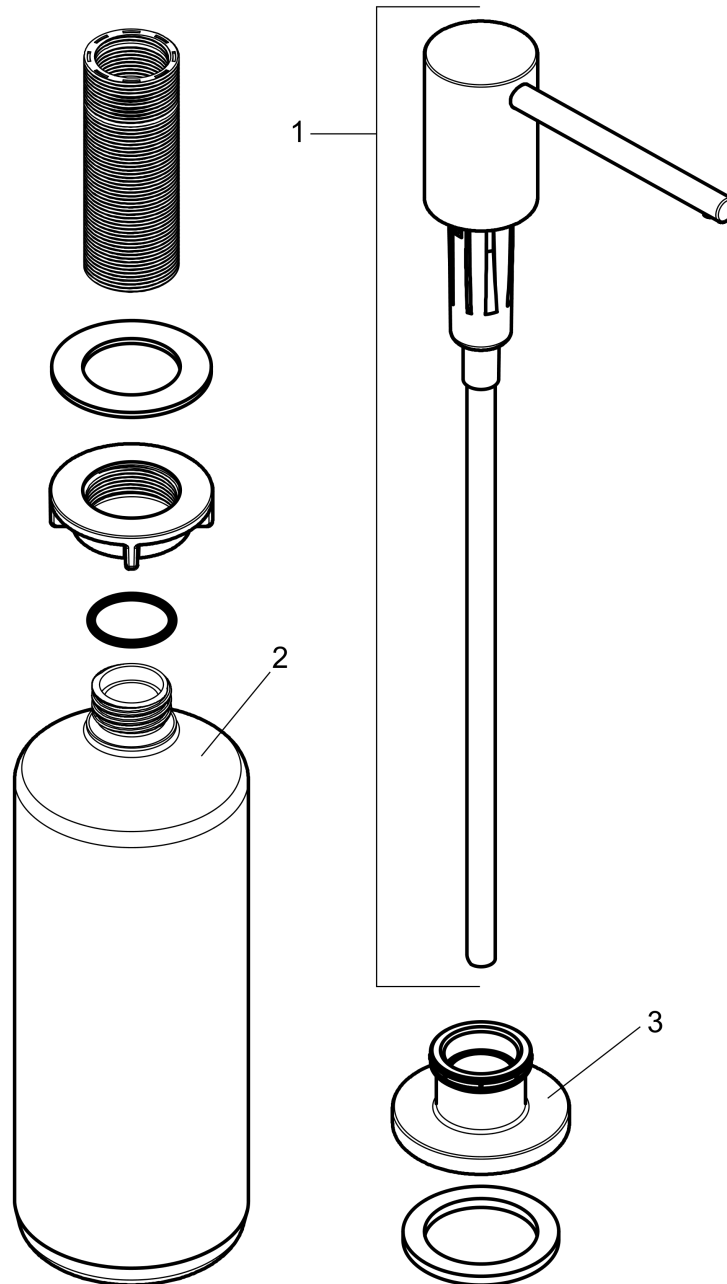

Soap Dispenser, Focus

Finishes : **steel optic** Part no. : **40438801**

Description

Features

- metal
- bottle capacity 16 oz
- 1 7/8" maximum counter depth

Item details

List Price \$ 72.00

Product image

Scale drawing

Soap Dispenser, Focus

Finishes : **steel optic** Part no. : **40438801**

Exploded drawing

Year of production: >01/19

Soap Dispenser, Focus

Finishes : **steel optic** Part no. : **40438801**

Spare parts list

Year of production: >01/19

Pos.	Description	Part no.	Price	PU
1	pump	93281800	-	1
2	bottle for lotion dispenser	93278000	-	1
3	escutcheon	93282800	-	1